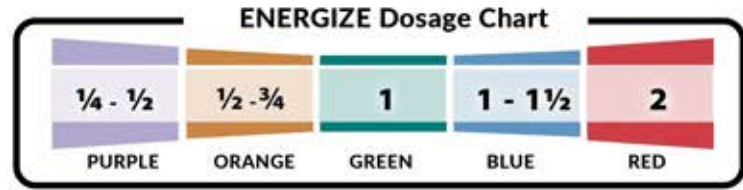

FOR ADULTS ONLY. Intended for use only by individuals 21 years of age or older. KEEP OUT OF REACH OF CHILDREN.

20 mg Delta-8 THC **10 mg** THCv **5 mg** CBD **50 mg** Cordyceps **50 mg** Lion's Mane

BLUEBERRY FLAVOR