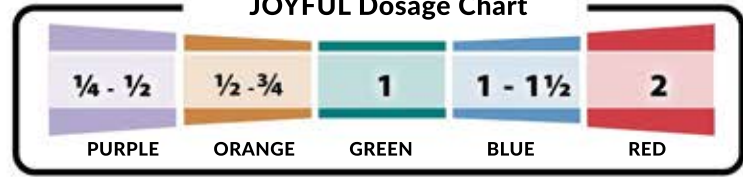

JOYFUL

JOYFUL Dosage Chart

FOR ADULTS ONLY. Intended for use only by individuals 21 years of age or older. KEEP OUT OF REACH OF CHILDREN.

15 mg Delta-9 THC 10 mg Delta-8 THC 7.5 mg THCv 5 mg CBD 10 mg CBG 100 mg Lion's Mane & Cordyceps