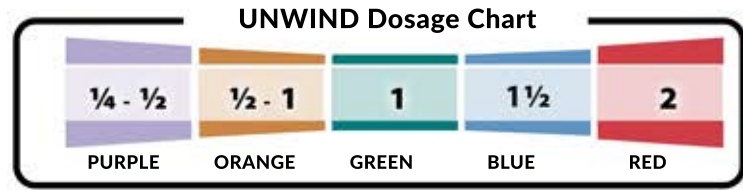

Step into a world where relaxation meets rejuvenation.

UNWIND

FOR ADULTS ONLY. Intended for use only by individuals 21 years of age or older. KEEP OUT OF REACH OF CHILDREN.

25 mg Delta-8 THC
10 mg CBD
10 mg Ashwagandha